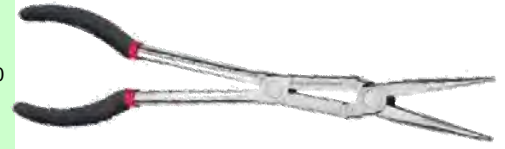

82005	GEARWRENCH Double-X Straight Pliers 330mm length	$	36.20
82006	GEARWRENCH Double-X 45 Degree Pliers 330mm length	$	36.20
82007	GEARWRENCH Double-X Duck Bill Pliers 300mm length	$	36.20
82106	GEARWRENCH Double-X Pliers set of 2	$	72.00
82101	GEARWRENCH Double-X Pliers set of 3		discontinued
82107	GEARWRENCH Double-X Pliers Hose Grip Set, Set of 3 5/16, 1/2, 3/4"	$	135.00
82110	GEARWRENCH Double-X Circlip Pliers internal & external set of 2 with tips	$	150.00
82032	GEARWRENCH Double-X Circlip Pliers Internal with 5 sets of tips	$	70.00
82033	GEARWRENCH Double-X Circlip Pliers External with 5 sets of tips	$	72.00
80573	GEARWRENCH Long Ball Hex Bit Socket Set, 8 piece metric set, 3, 4, 5, 6, 7, 8, 9, 10mm	$	45.70
80574	GEARWRENCH Long Ball Hex Bit Socket Set, 7 piece imperial set, 1/8" through 3/8"	$	45.70